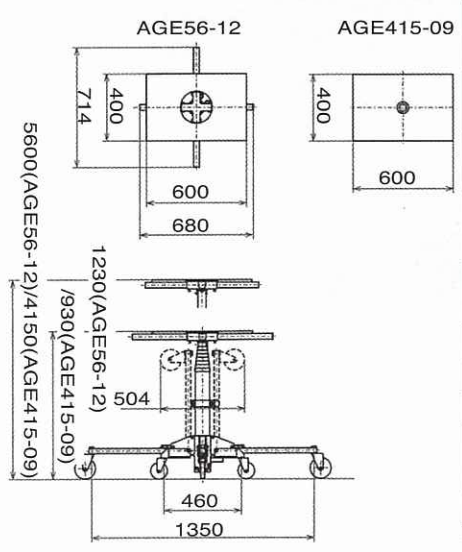

● **Small, but Powerful!**

This lifter allows you to effortlessly lift up 70kgf [0.69kN] up to a height of 2.7m. Requiring neither gas nor electrical power it is the perfect eco-machine.

● **Safe Singlehanded Operation**

● **Maneuverable!**

Casters make maneuvering easy particularly in narrow work spaces.

Max lift height: 2,700mm

| Model | |
|---|---------------------------|
| AGE415-09 | AGE56-12 |
| Weight lifting capacity [kgf (kN)] | |
| 150 (1.47) | 150 (1.47) 50* (0.49*) |
| Ground height [mm] | |
| 930 | 1230 |
| Maximum lift height [mm] | |
| 4150 | 5600 |
| Gross weight [kg] | |
| 30.5 | 36 |
| Max allowable pressure [MPa (kgf / cm ²)] | |
| 0.97 (9.9) | 0.97 (9.9) |

* when heights over 3.8m.

| Model | |
|------------------------------------|-------------|
| SWL27-09 | |
| Weight lifting capacity [kgf (kN)] | |
| 70 (0.68) | |
| Ground height [mm] | |
| 910 | |
| Maximum lift height [mm] | |
| 2700 | |
| Gross weight [kg] | |
| 23 | |
| Operating power [kgf (N)] | |
| Unloaded | : 7 (0.07) |
| Max loaded | : 70 (0.69) |