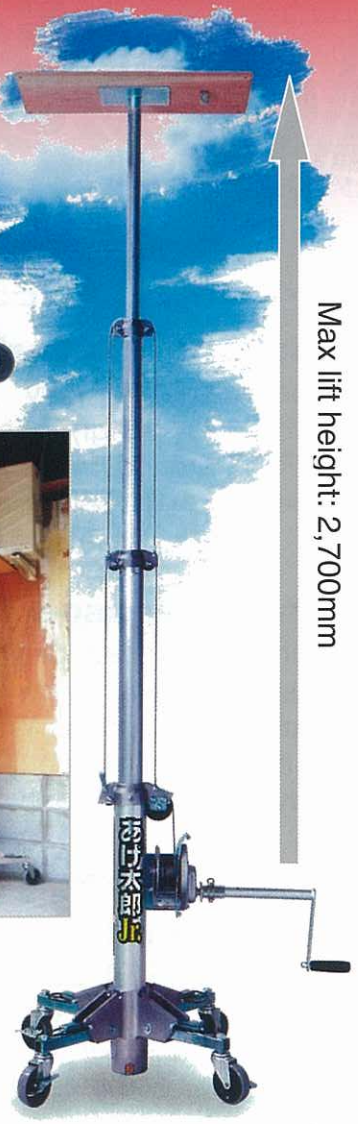

▲ Raising lever

▼ Lowering valve

◀ Safety relief valve

Max lift height: 5,600mm (AGE56-12)
4,150mm (AGE415-09)

Sanyo KIKI

Agetaro Jr.

SWL27-09 Wire lifter

This no fuss wire lifter is perfect for those smaller lifting jobs!

● **Light & Compact**

Lighter and more compact than its larger pneumatic brothers, weighing around only 18.6kg, makes it very easy to carry and transport. These features also make it ideal for work in places like apartment building verandas and other narrow spaces where a large lifter just wouldn't fit, making it perfect for jobs such as air conditioner installation or removals.

● **Small, but Powerful!**

This lifter allows you to effortlessly lift up 70kgf [0.69kN] up to a height of 2.7m. Requiring neither gas nor electrical power it is the perfect eco-machine.

● **Safe Singlehanded Operation**

● **Maneuverable!**

Casters make maneuvering easy particularly in narrow work spaces.

Max lift height: 2,700mm

| Model | |
|---|---------------------------|
| AGE415-09 | AGE56-12 |
| Weight lifting capacity [kgf (kN)] | |
| 150 (1.47) | 150 (1.47) 50* (0.49*) |
| Ground height [mm] | |
| 930 | 1230 |
| Maximum lift height [mm] | |
| 4150 | 5600 |
| Gross weight [kg] | |
| 30.5 | 36 |
| Max allowable pressure [MPa (kgf / cm ²)] | |
| 0.97 (9.9) | 0.97 (9.9) |