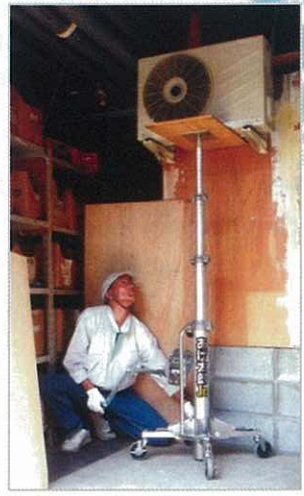

At only 90cm the AGE415-09 boasts the lowest base loading height of its type (120cm for the AGE56-12) making them very easy to load and safer to use.

● Simple Handheld Controller

Raising and lowering operating controls are simple and easy to use.

● **Light & Compact**

Lighter and more compact than its larger pneumatic brothers, weighing around only 18.6kg, makes it very easy to carry and transport. These features also make it ideal for work in places like apartment building verandas and other narrow spaces where a large lifter just wouldn't fit, making it perfect for jobs such as air conditioner installation or removals.

● **Small, but Powerful!**

This lifter allows you to effortlessly lift up 70kgf [0.69kN] up to a height of 2.7m. Requiring neither gas nor electrical power it is the perfect eco-machine.

● **Safe Singlehanded Operation**

● **Maneuverable!**

Casters make maneuvering easy particularly in narrow work spaces.

Max lift height: 2,700mm

| Model | |
|---|---------------------------|
| AGE415-09 | AGE56-12 |
| Weight lifting capacity [kgf (kN)] | |
| 150 (1.47) | 150 (1.47) 50* (0.49*) |
| Ground height [mm] | |
| 930 | 1230 |
| Maximum lift height [mm] | |
| 4150 | 5600 |
| Gross weight [kg] | |
| 30.5 | 36 |
| Max allowable pressure [MPa (kgf / cm ²)] | |
| 0.97 (9.9) | 0.97 (9.9) |