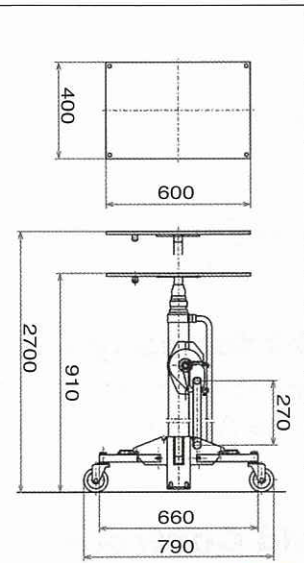

● **Maneuverable!**

Casters make maneuvering easy particularly in narrow work spaces.

Max lift height: 2,700mm

| Model | |
|---|---------------------------|
| AGE415-09 | AGE56-12 |
| Weight lifting capacity [kgf (kN)] | |
| 150 (1.47) | 150 (1.47) 50* (0.49*) |
| Ground height [mm] | |
| 930 | 1230 |
| Maximum lift height [mm] | |
| 4150 | 5600 |
| Gross weight [kg] | |
| 30.5 | 36 |
| Max allowable pressure [MPa (kgf / cm ²)] | |
| 0.97 (9.9) | 0.97 (9.9) |

* when heights over 3.8m.

| Model | |
|------------------------------------|-------------|
| SWL27-09 | |
| Weight lifting capacity [kgf (kN)] | |
| 70 (0.68) | |
| Ground height [mm] | |
| 910 | |
| Maximum lift height [mm] | |
| 2700 | |
| Gross weight [kg] | |
| 23 | |
| Operating power [kgf (N)] | |
| Unloaded | : 7 (0.07) |
| Max loaded | : 70 (0.69) |